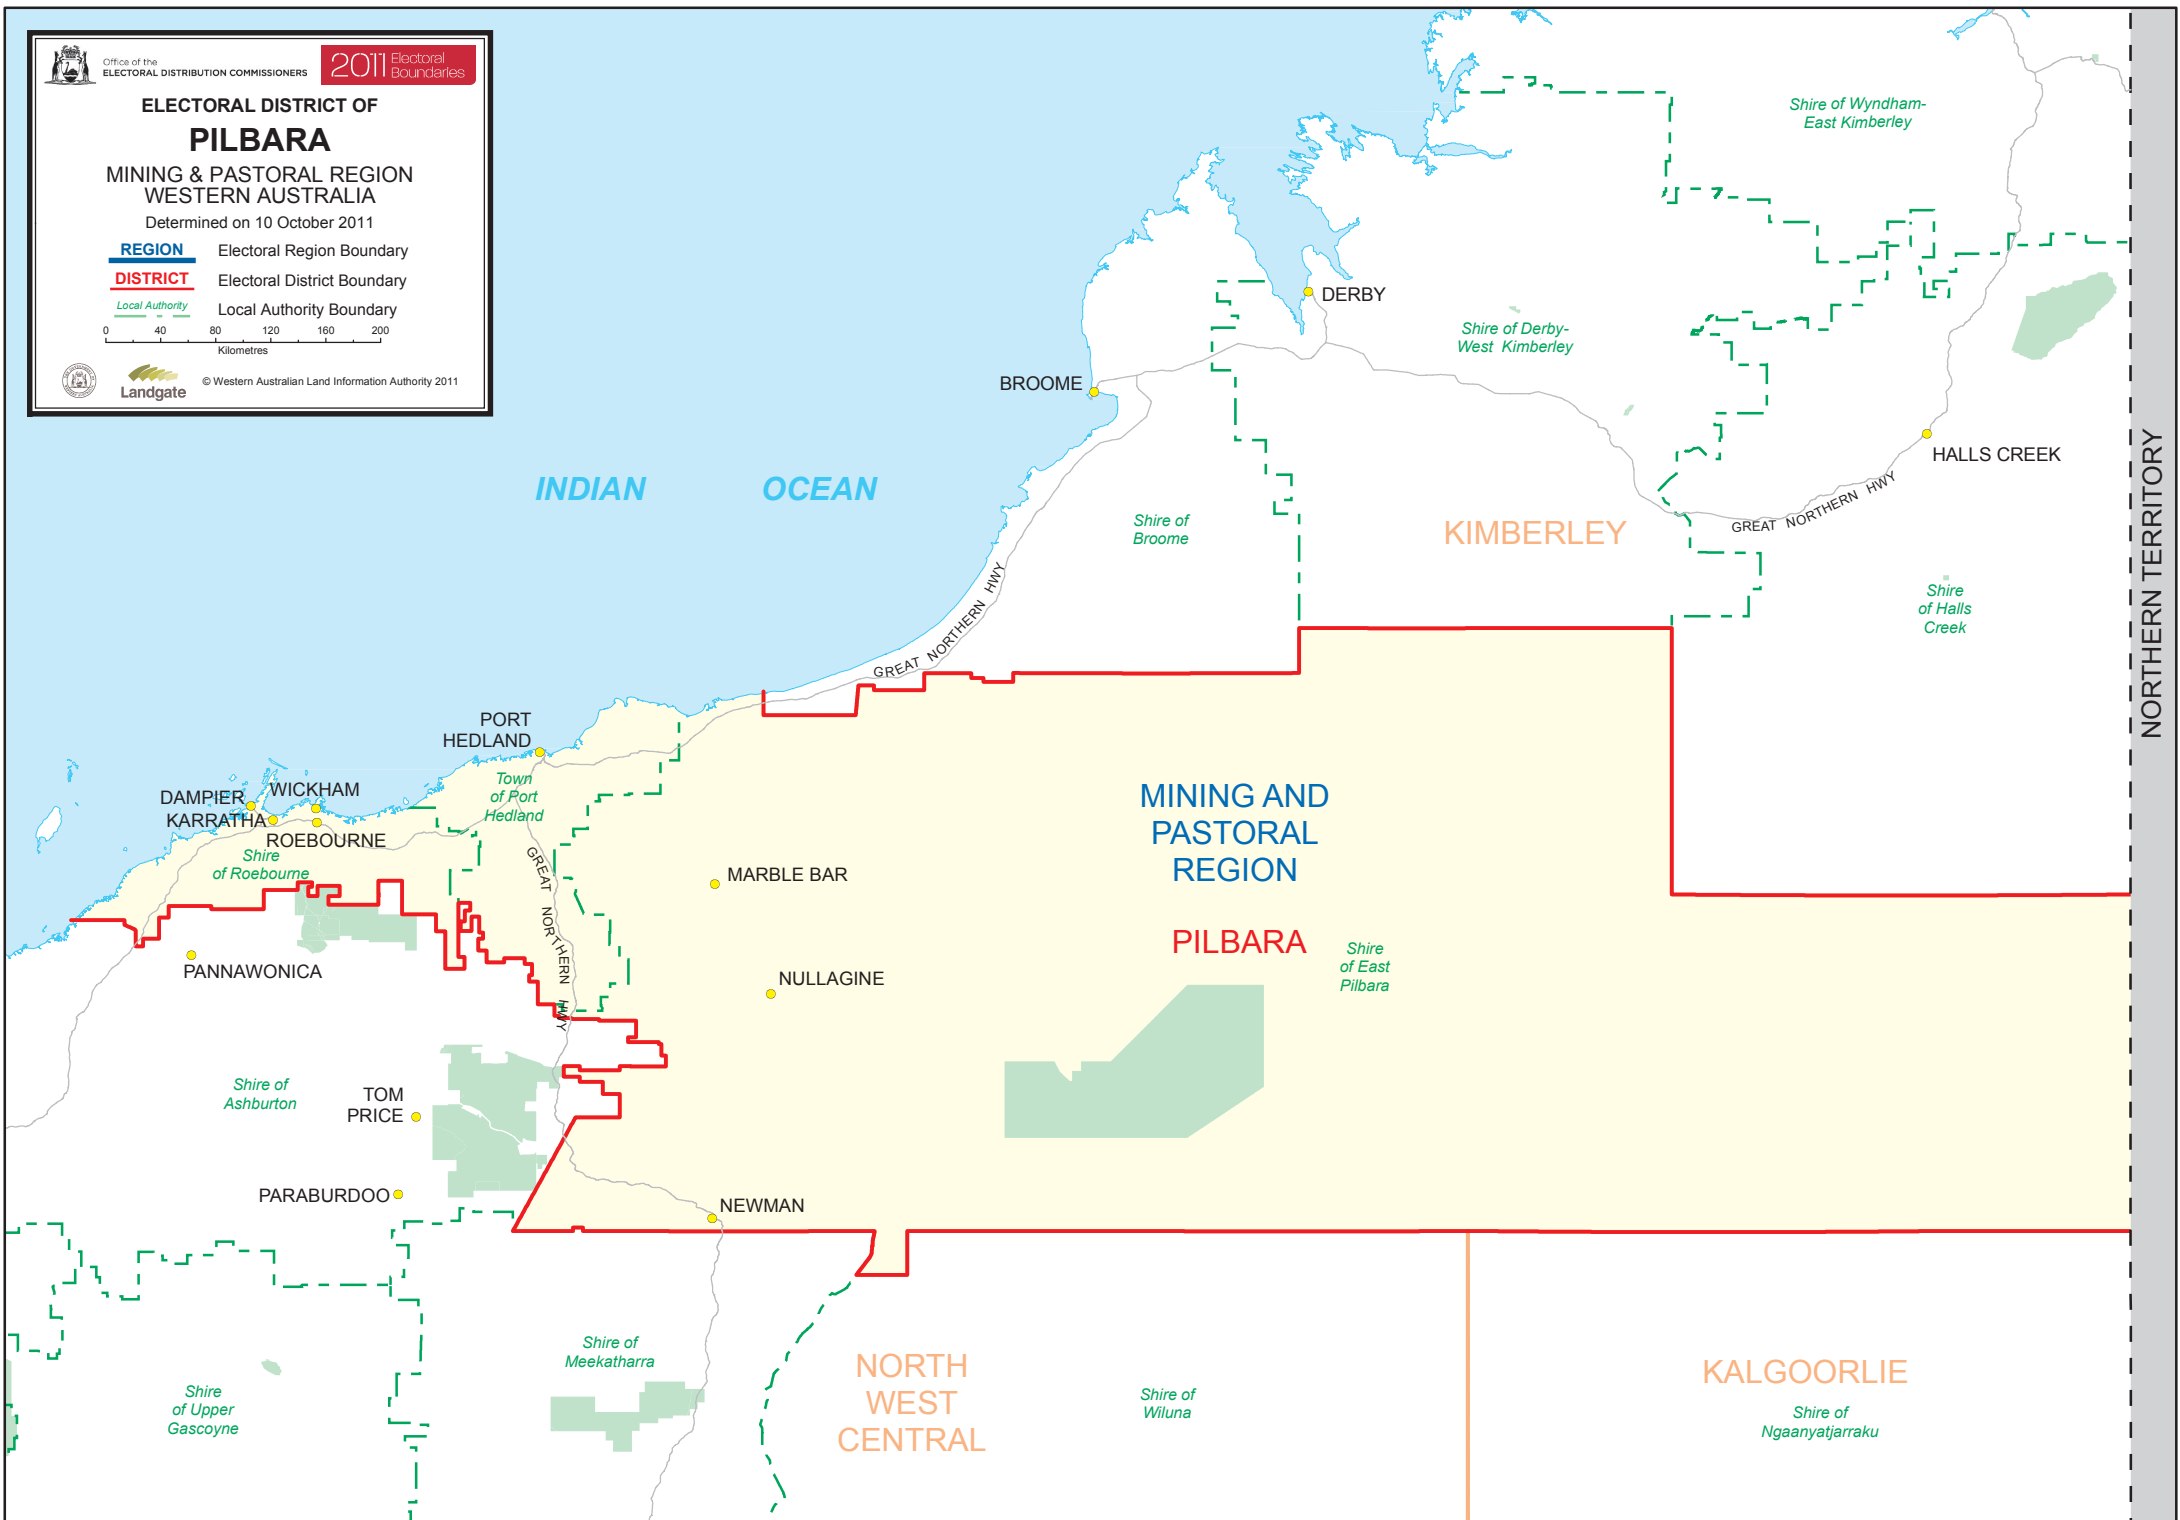

2011 Electoral
Boundaries

ELECTORAL DISTRICT OF

PILBARA

MINING & PASTORAL REGION
WESTERN AUSTRALIA

Determined on 10 October 2011

REGION Electoral Region Boundary

DISTRICT Electoral District Boundary

Local Authority Local Authority Boundary

Landgate

NORTHERN TERRITORY