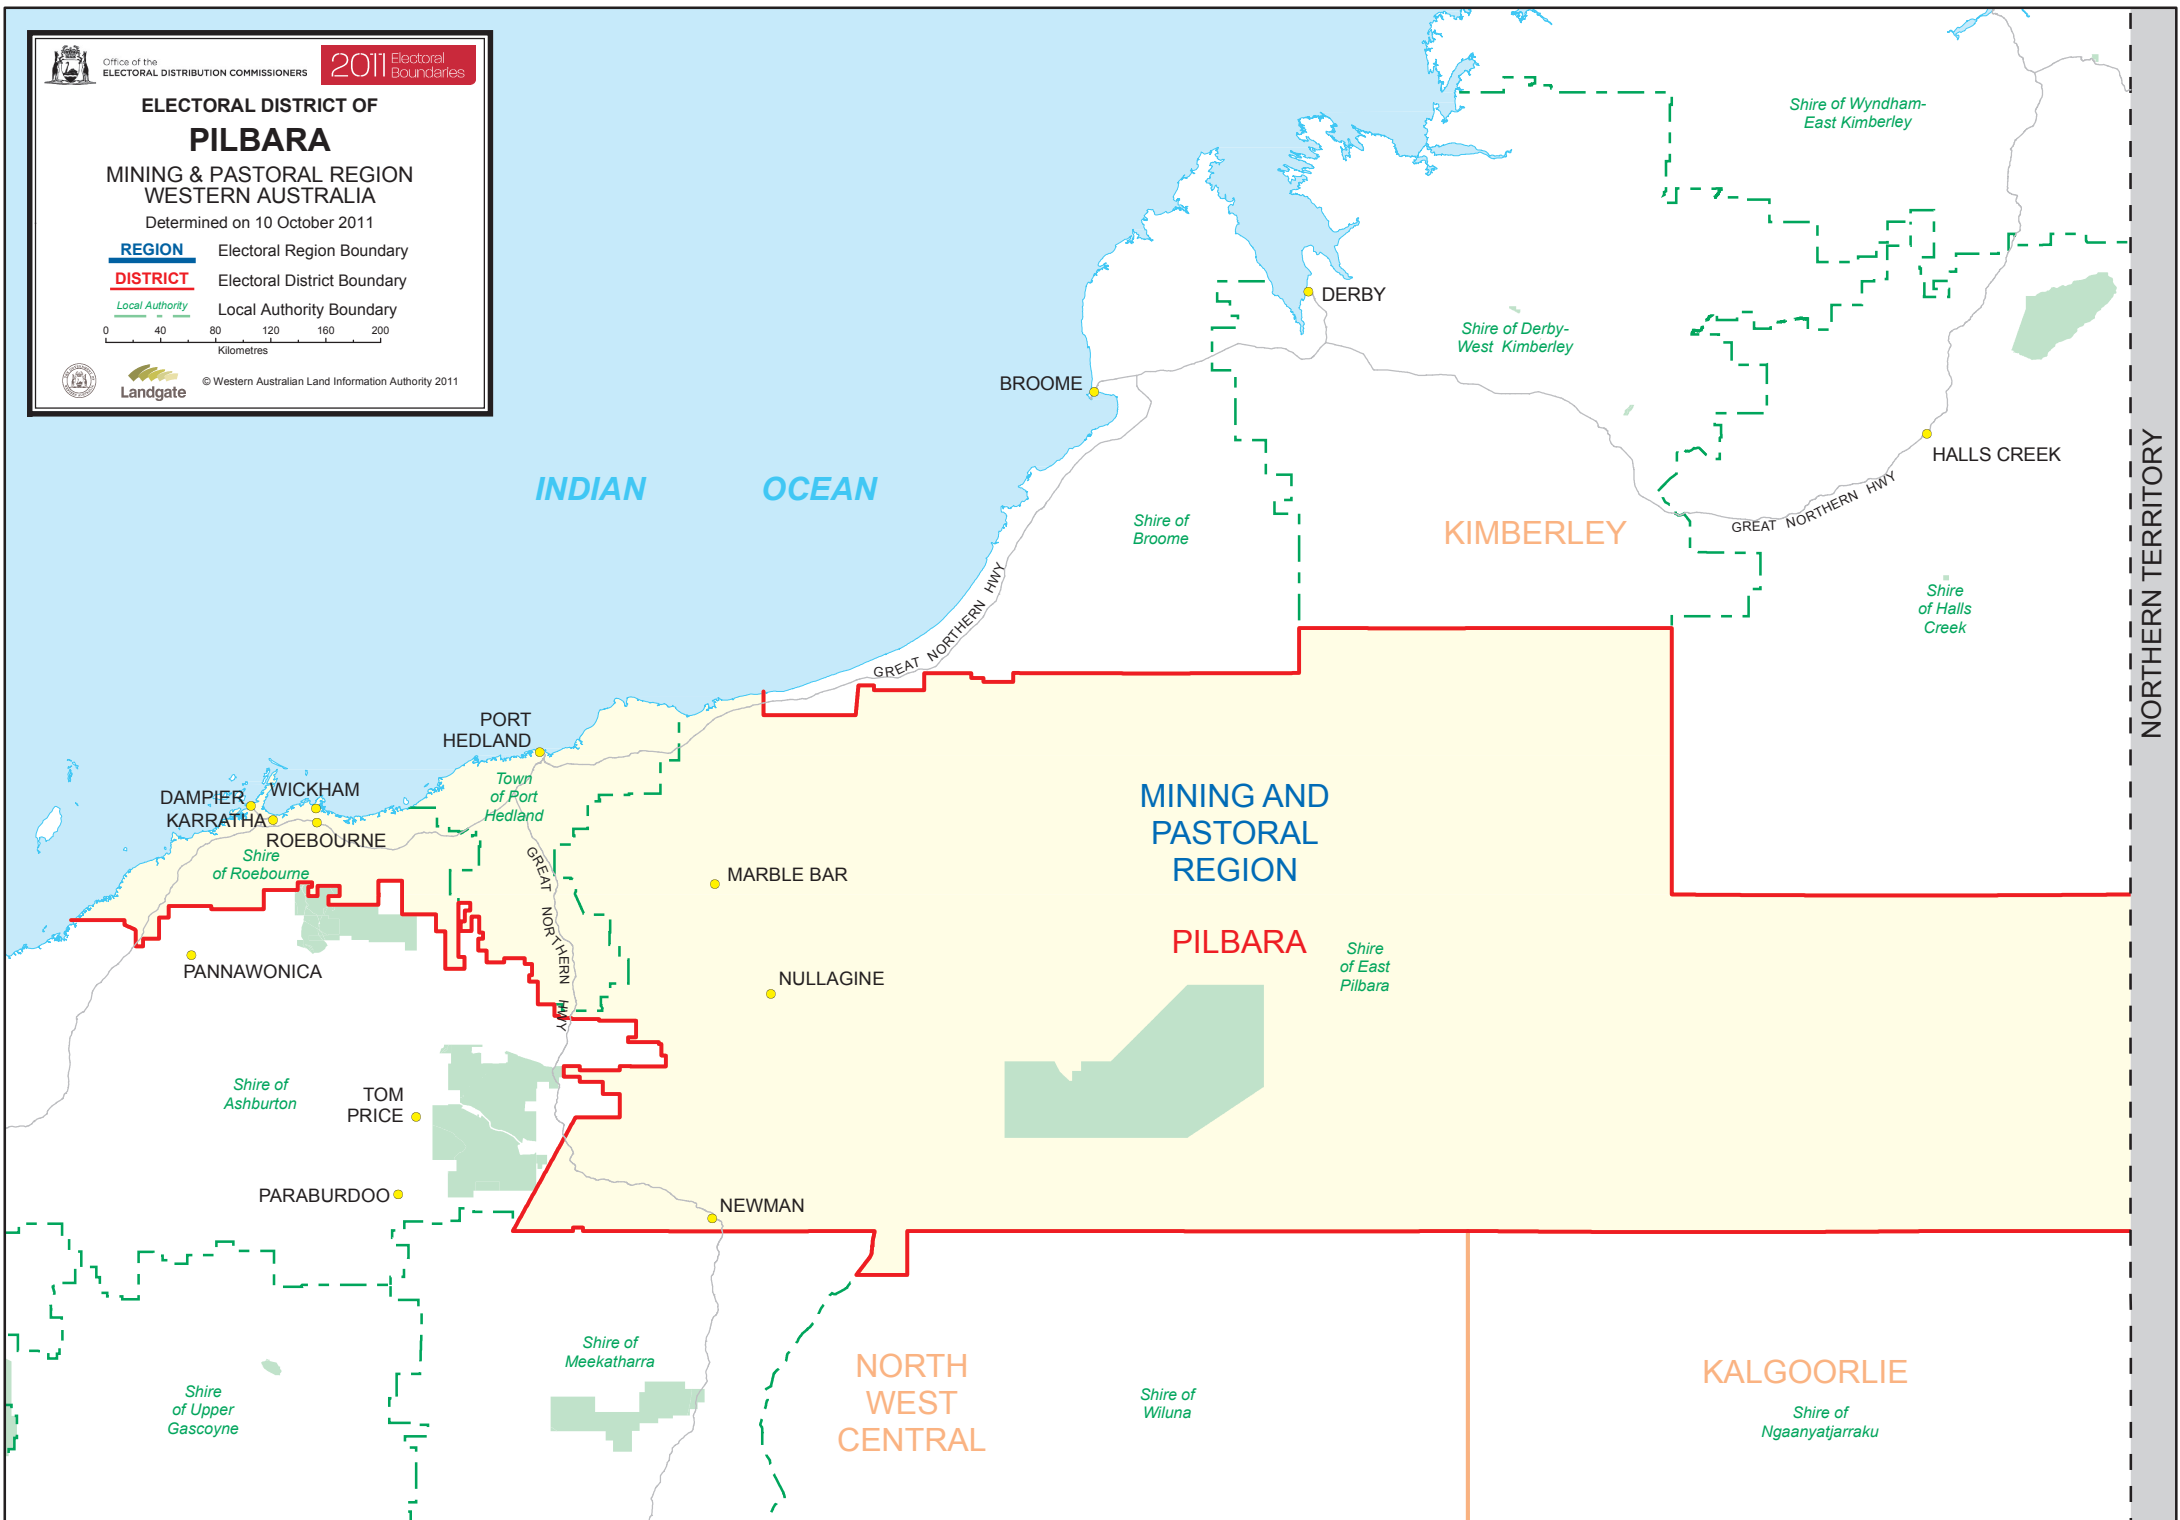

2011 Electoral
Boundaries

ELECTORAL DISTRICT OF

PILBARA

MINING & PASTORAL REGION
WESTERN AUSTRALIA

Determined on 10 October 2011

- **REGION** Electoral Region Boundary
- **DISTRICT** Electoral District Boundary
- **Local Authority** Local Authority Boundary

Landgate

NORTHERN TERRITORY