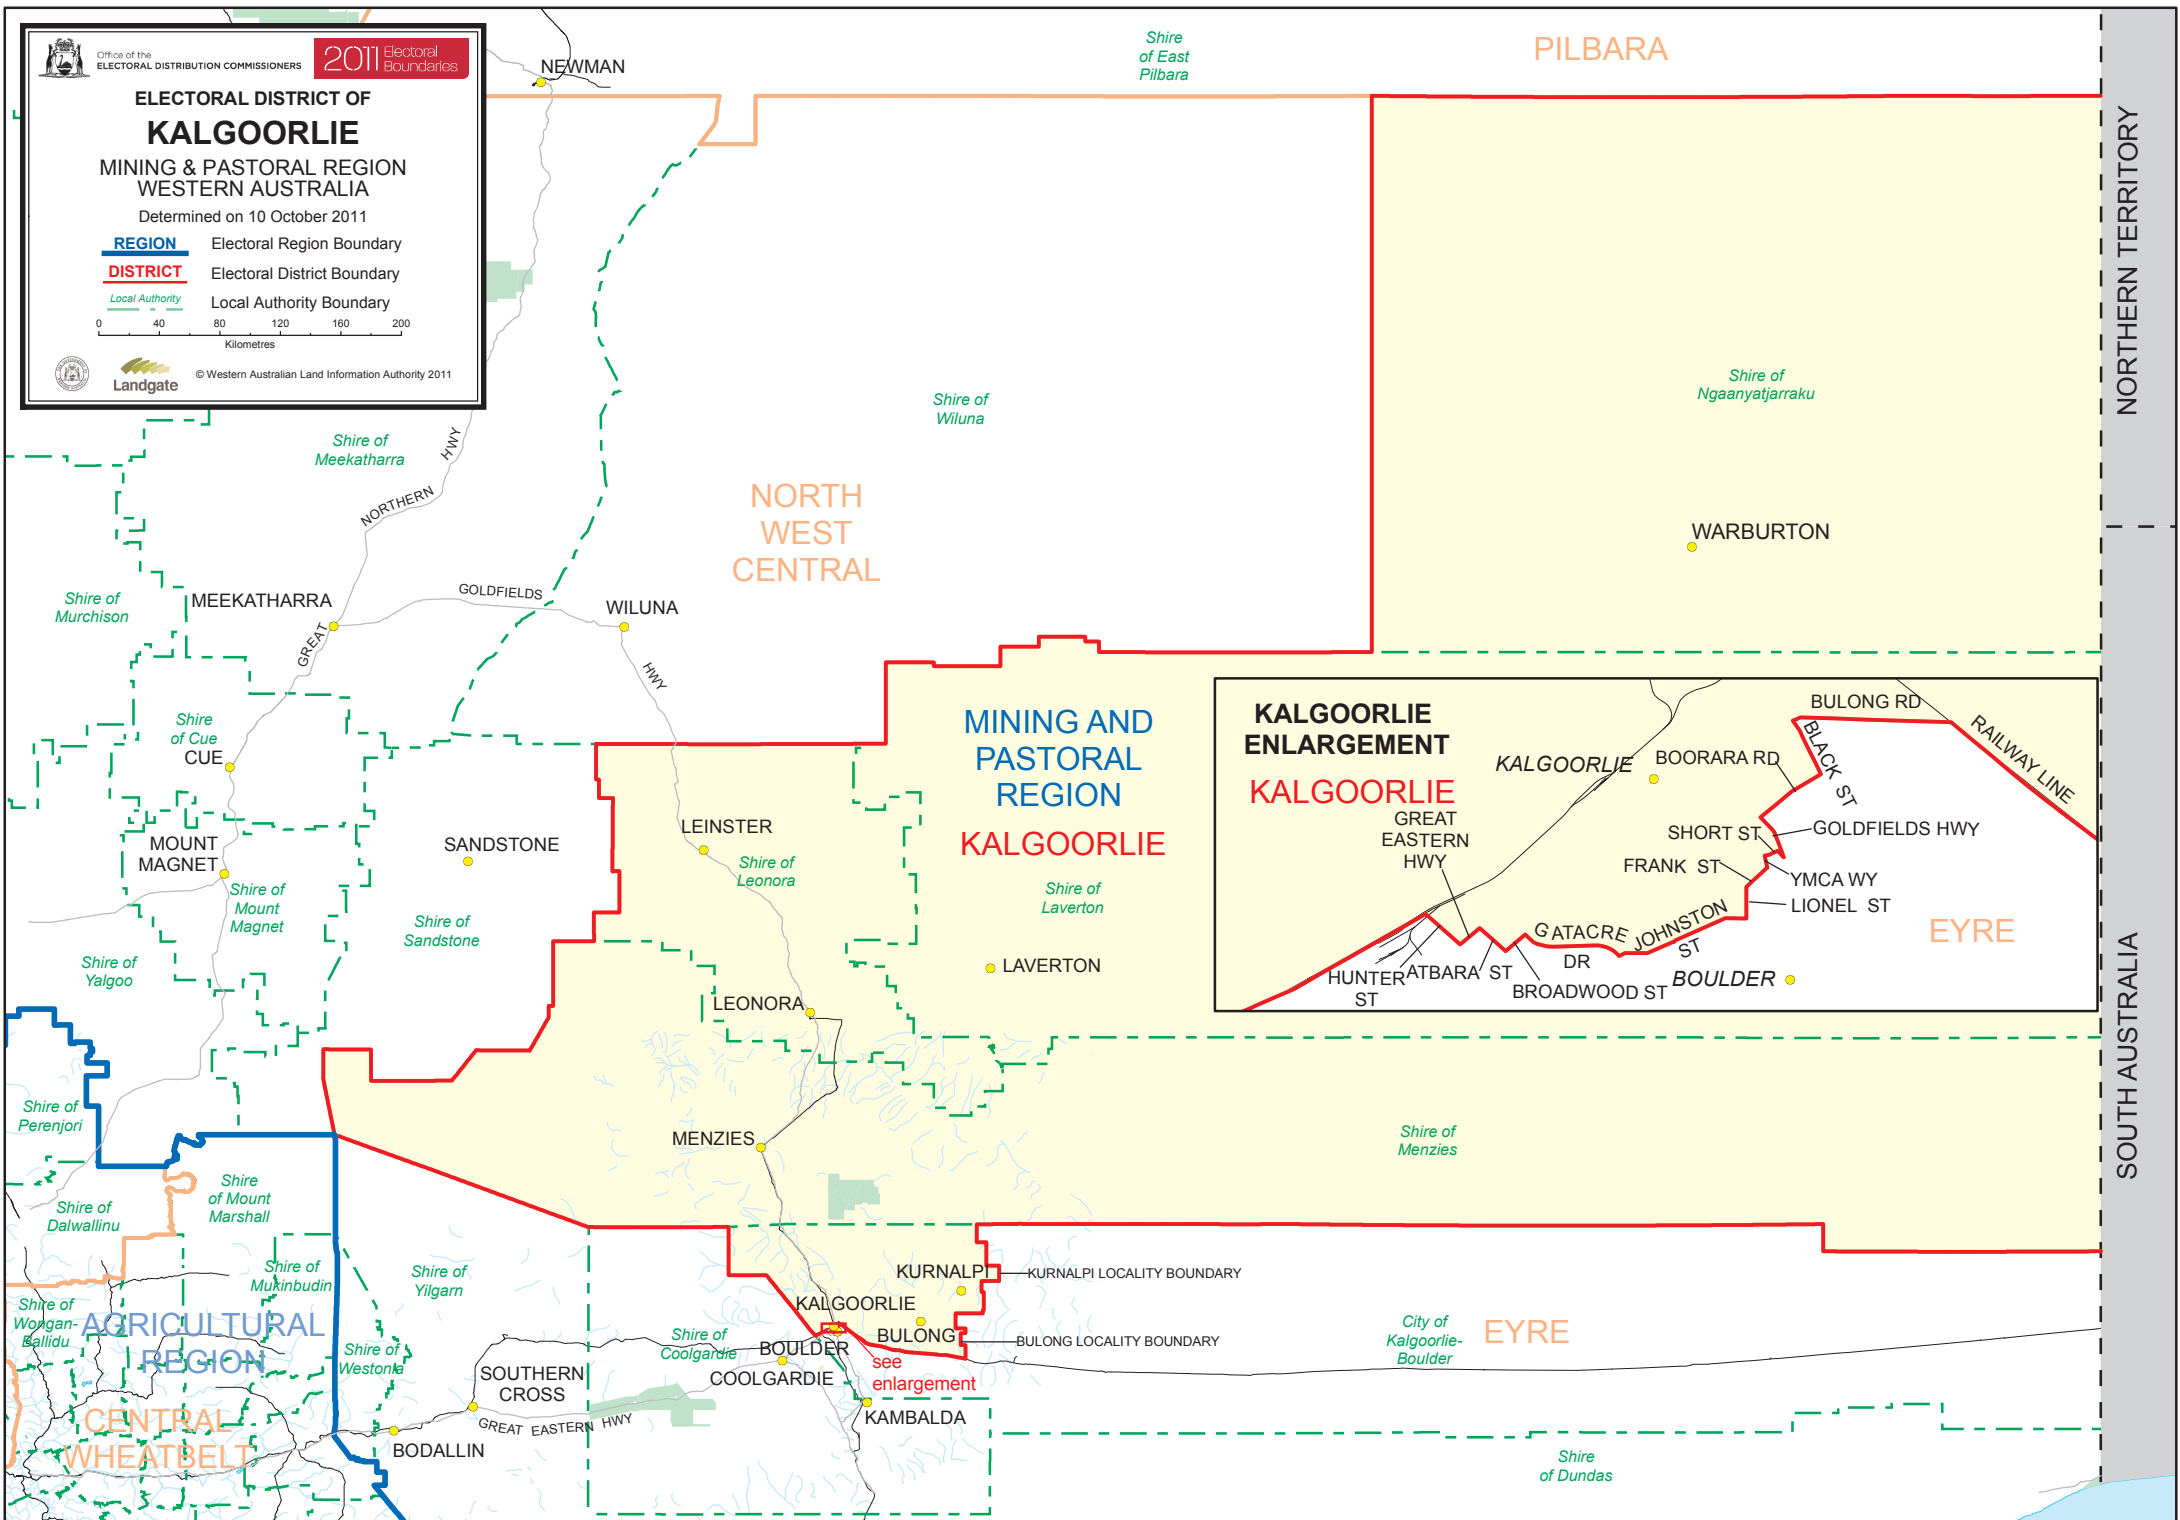

2011 Electoral boundaries

ELECTORAL DISTRICT OF KALGOORLIE

MINING & PASTORAL REGION WESTERN AUSTRALIA

Determined on 10 October 2011

- **REGION** Electoral Region Boundary
- **DISTRICT** Electoral District Boundary
- **Local Authority** Local Authority Boundary

Landgate

NORTHERN TERRITORY

SOUTH AUSTRALIA