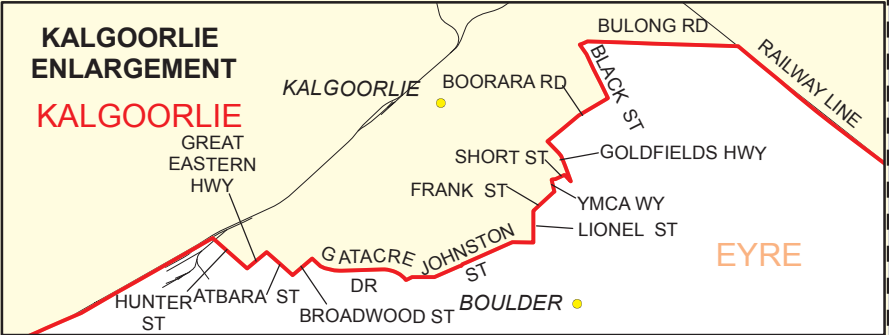

2011 Electoral boundaries

ELECTORAL DISTRICT OF KALGOORLIE

MINING & PASTORAL REGION WESTERN AUSTRALIA

Determined on 10 October 2011

- **REGION** Electoral Region Boundary
- **DISTRICT** Electoral District Boundary
- **Local Authority** Local Authority Boundary

Landgate

NORTHERN TERRITORY

SOUTH AUSTRALIA