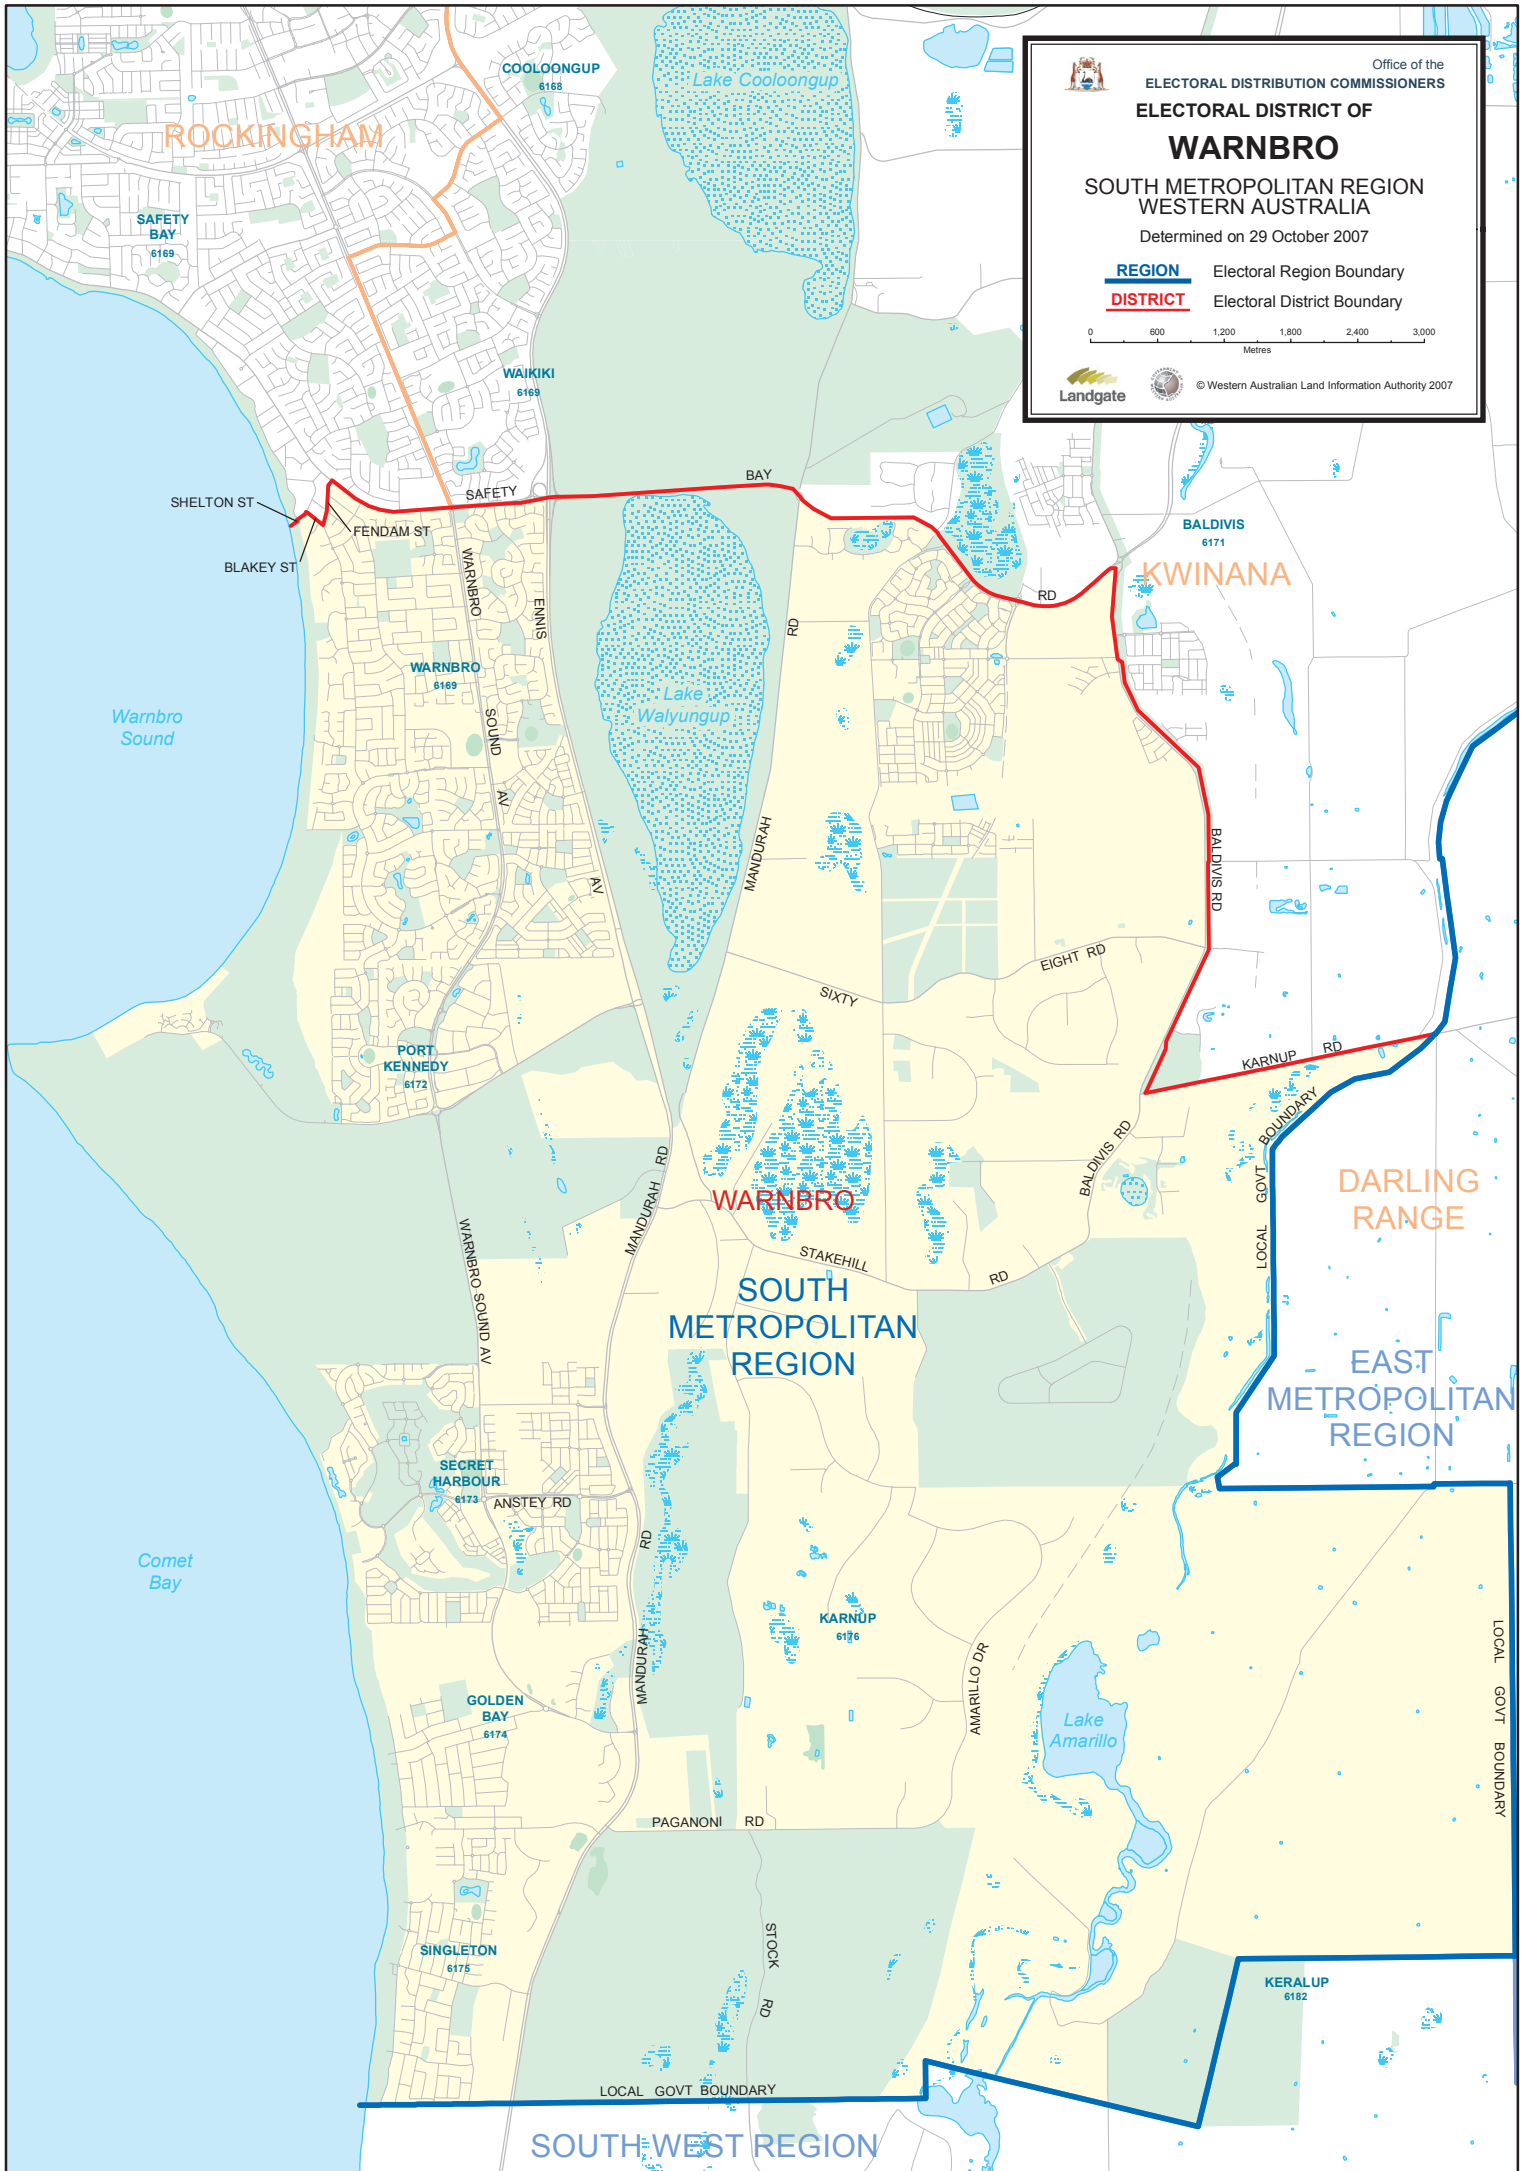

Office of the
ELECTORAL DISTRIBUTION COMMISSIONERS

ELECTORAL DISTRICT OF

WARNBRO

SOUTH METROPOLITAN REGION
WESTERN AUSTRALIA

Determined on 29 October 2007

- **REGION** Electoral Region Boundary
- **DISTRICT** Electoral District Boundary

ROCKINGHAM

SAFETY BAY
6168

COOLOONGUP
6168

Lake Cooloongup

WAIKIKI
6169

SHELTON ST
BLAKEY ST

FENDAM ST

SAFETY

BAY

BALDIVIS
6171

KWINANA

Warnbro Sound

WARNBRO
6169

Lake Walyungup

PORT KENNEDY
6172

WARNBRO

SOUTH METROPOLITAN REGION

DARLING RANGE

EAST METROPOLITAN REGION

Comet Bay

SECRET HARBOUR
6173

ANSTEY RD

STAKEHILL

KARNUP
6176

Lake Amarillo

GOLDEN BAY
6174

SINGLETON
6175

PAGANONI RD

AMARILLO DR

KERALUP
6182

LOCAL GOVT BOUNDARY

SOUTH WEST REGION

LOCAL GOVT BOUNDARY