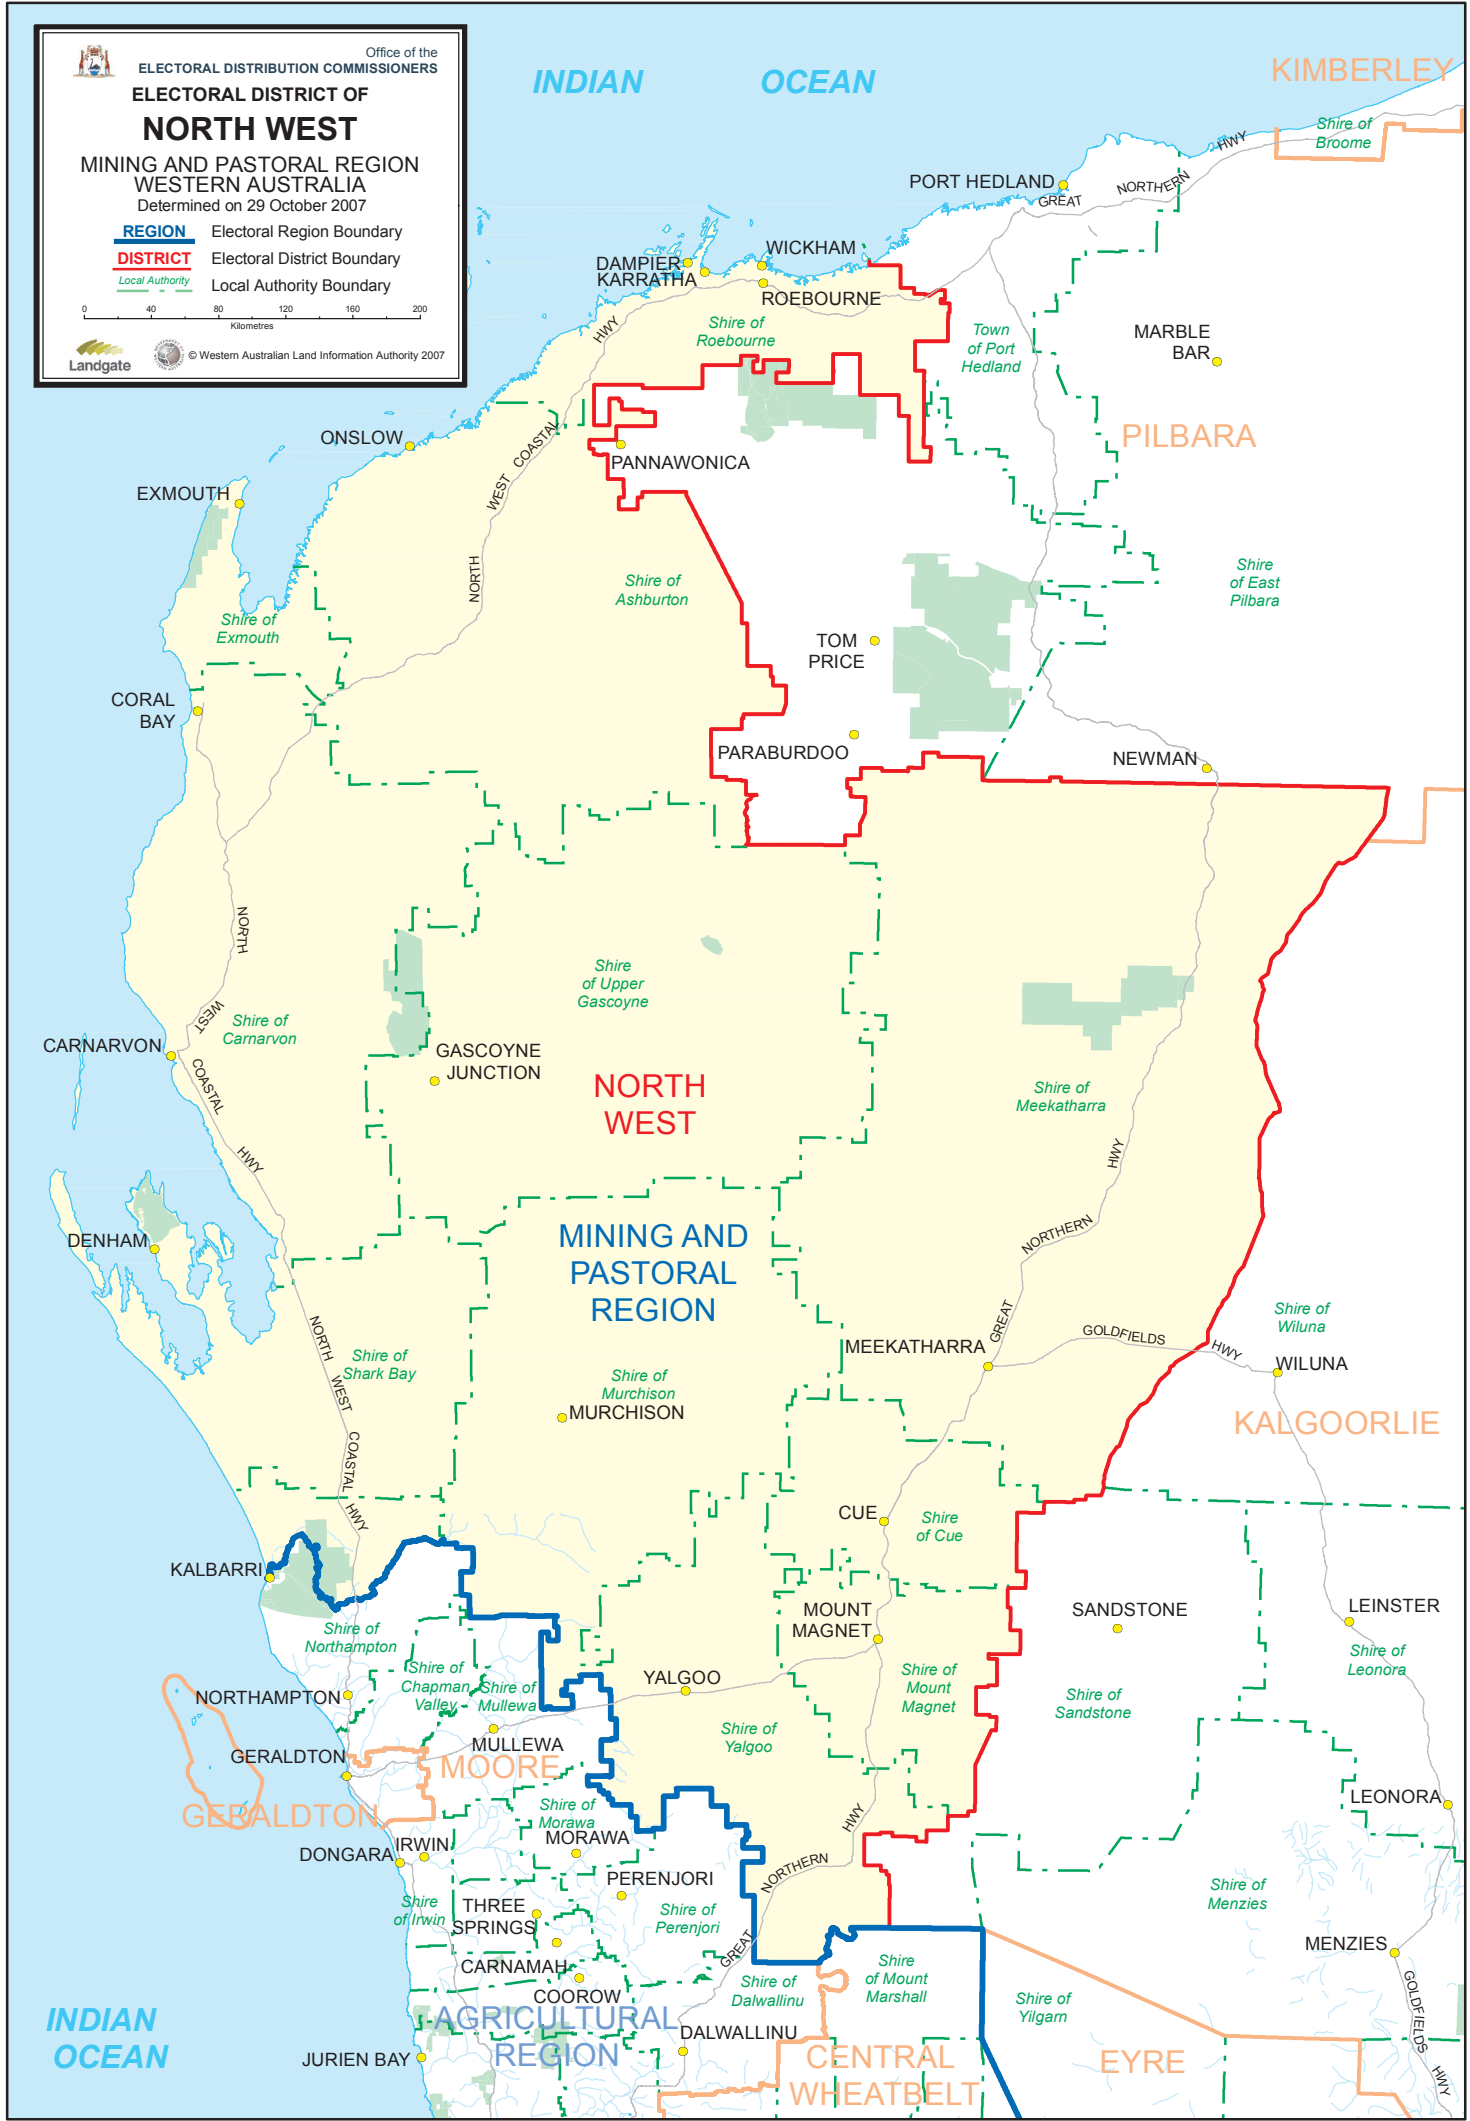

Office of the
ELECTORAL DISTRIBUTION COMMISSIONERS

ELECTORAL DISTRICT OF

NORTH WEST

MINING AND PASTORAL REGION
WESTERN AUSTRALIA
Determined on 29 October 2007

REGION Electoral Region Boundary

DISTRICT Electoral District Boundary

Local Authority Local Authority Boundary

© Western Australian Land Information Authority 2007

INDIAN OCEAN

KIMBERLEY

PORT HEDLAND

GREAT NORTHERN HWY

Shire of Broome

DAMPIER KARRATHA

WICKHAM

ROEBOURNE

Town of Port Hedland

MARBLE BAR

PILBARA

ONSLOW

PANNAWONICA

Shire of Ashburton

TOM PRICE

Shire of East Pilbara

EXMOUTH

Shire of Exmouth

CORAL BAY

PARABURDOO

NEWMAN

NORTH WEST COASTAL HWY