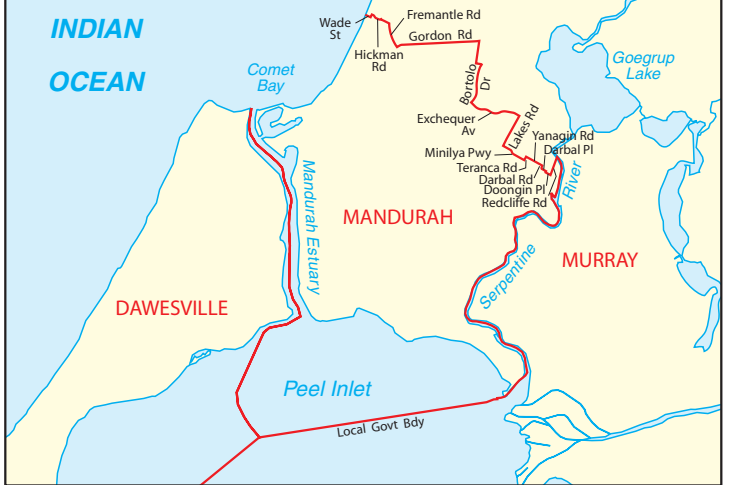

ELECTORAL DISTRIBUTION COMMISSIONERS

ELECTORAL DISTRICTS FOR SOUTH WEST REGION

WESTERN AUSTRALIA
Determined on 4 August 2003

REGION Electoral Region Boundary
DISTRICT Electoral District Boundary

0 10 20 30 40 50 60km

Mandurah enlargement